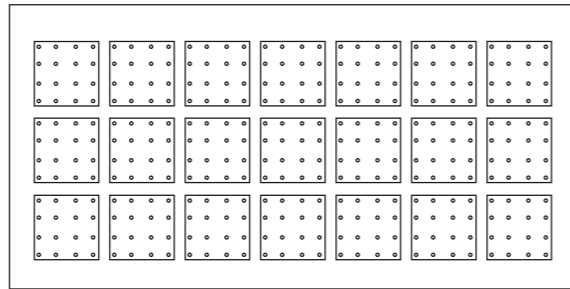

2. LAYER - ETTLIN LUX®
effect direction vertical

INDIA - MOROCCO - MIDDLE EAST

ETTLIN LUX® two-layer

Mood 1368 | Smart Glas 4368 | Smart Panel 4368
LED 3in1 module

LED adjustment behind ETTLIN LUX®
construction depth from approx. 5 to 20 cm

1. LAYER - ETTLIN LUX®
effect direction horizontal

2. LAYER - ETTLIN LUX®
effect direction vertical

MATRIX

MATRIX
ETTLIN LUX®
 Mood | Decolux | Miracle | Smart Glas |
 Smart Panel
 LED tile

LED layout behind ETTLIN LUX®
 construction depth from approx. 5 to 20 cm