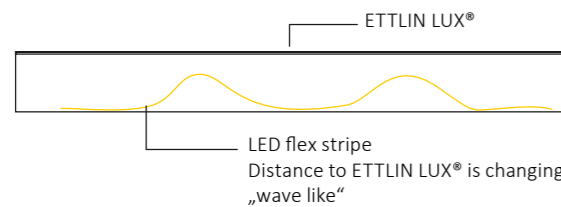

ROLL

ROLL
 ETTLIN LUX®
 Mood | Decolux | Miracle | Smart Glas |
 Smart Panel
 LED flex stripe

LED layout behind ETTLIN LUX®
 construction depth from approx. 5 to 20 cm

CURVE

CURVE
 ETTLIN LUX®
 Mood | Miracle | Smart Glas | Smart Panel
 LED flex stripe