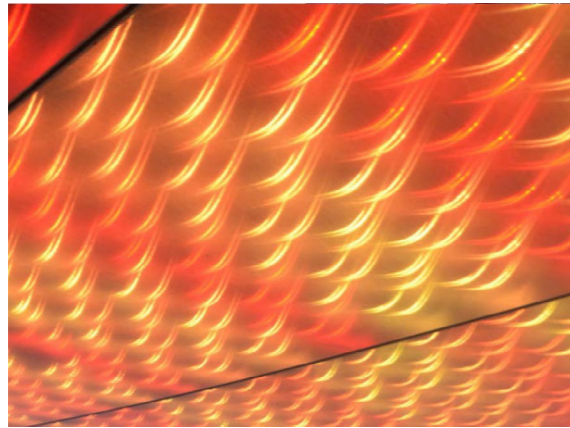

FLOAT - mixed

FLOAT - mixed
ETTLIN LUX®
Mood | Decolux | Miracle | Smart Glas |
Smart Panel
LED 3in1 module