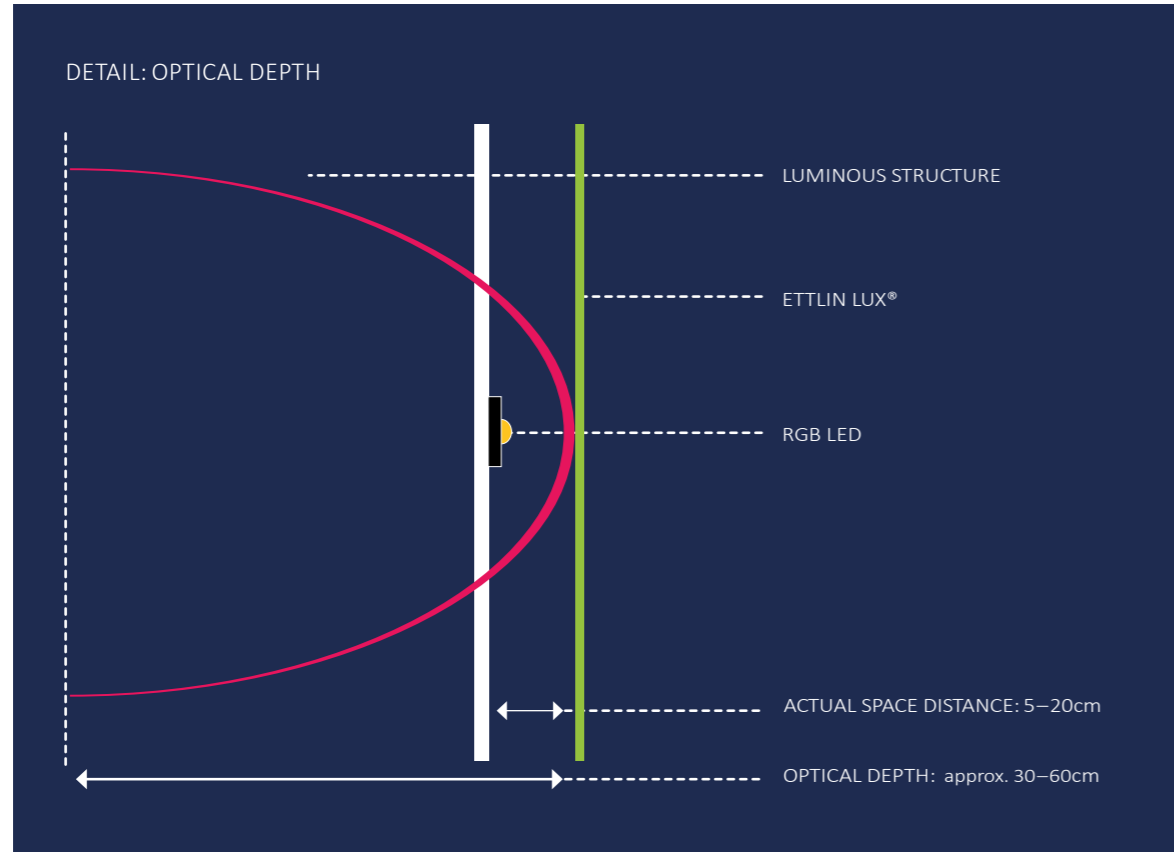

NEW/LUX3D

THE LUX EFFECT
The luminous structures are created by the special ETTLIN LUX® material interacting with a dot of light behind the material.

WAVE
ETTILIN LUX®
Mood | Decolux | Miracle | Smart Glas |
Smart Panel
LED flex stripe

LED layout behind ETTILIN LUX®
construction depth from approx. 5 to 20 cm