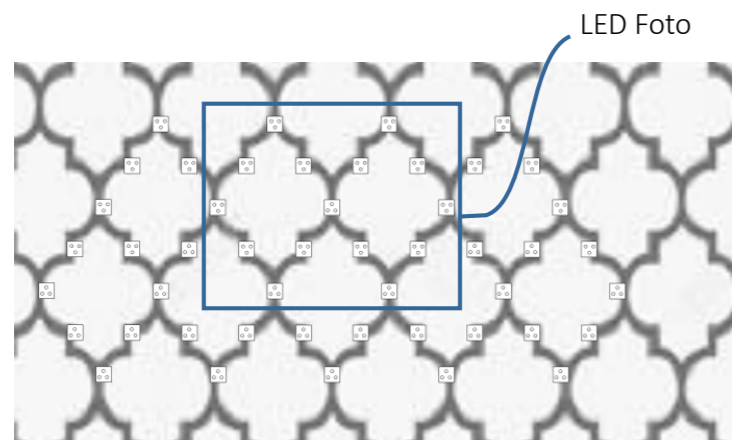

FLOAT - mixed
 ETTLIN LUX®
 Mood | Decolux | Miracle | Smart Glas |
 Smart Panel
 LED 3in1 module

LED layout behind ETTLIN LUX®
 construction depth from approx. 5 to 20 cm

CHESS

CHESS
 ETTLIN LUX®
 Mood | Decolux | Miracle | Smart Glas |
 Smart Panel
 LED tile

LED layout behind ETTLIN LUX®
 construction depth from approx. 5 to 20 cm

STAR

STAR
ETTLIN LUX® - two-layers
Mood 1368 | Smart Glas 4368 | Smart Panel
4368
LED single

1. LAYER - ETTLIN LUX®
effect direction horizontal

2. LAYER - ETTLIN LUX®
effect direction vertical

INDIA - MOROCCO - MIDDLE EAST

ETTLIN LUX® two-layer

Mood 1368 | Smart Glas 4368 | Smart Panel 4368
LED 3in1 module

LED adjustment behind ETTLIN LUX®
construction depth from approx. 5 to 20 cm

1. LAYER - ETTLIN LUX®
effect direction horizontal

2. LAYER - ETTLIN LUX®
effect direction vertical

MATRIX

MATRIX
ETTLIN LUX®
 Mood | Decolux | Miracle | Smart Glas |
 Smart Panel
 LED tile

LED layout behind ETTLIN LUX®
 construction depth from approx. 5 to 20 cm