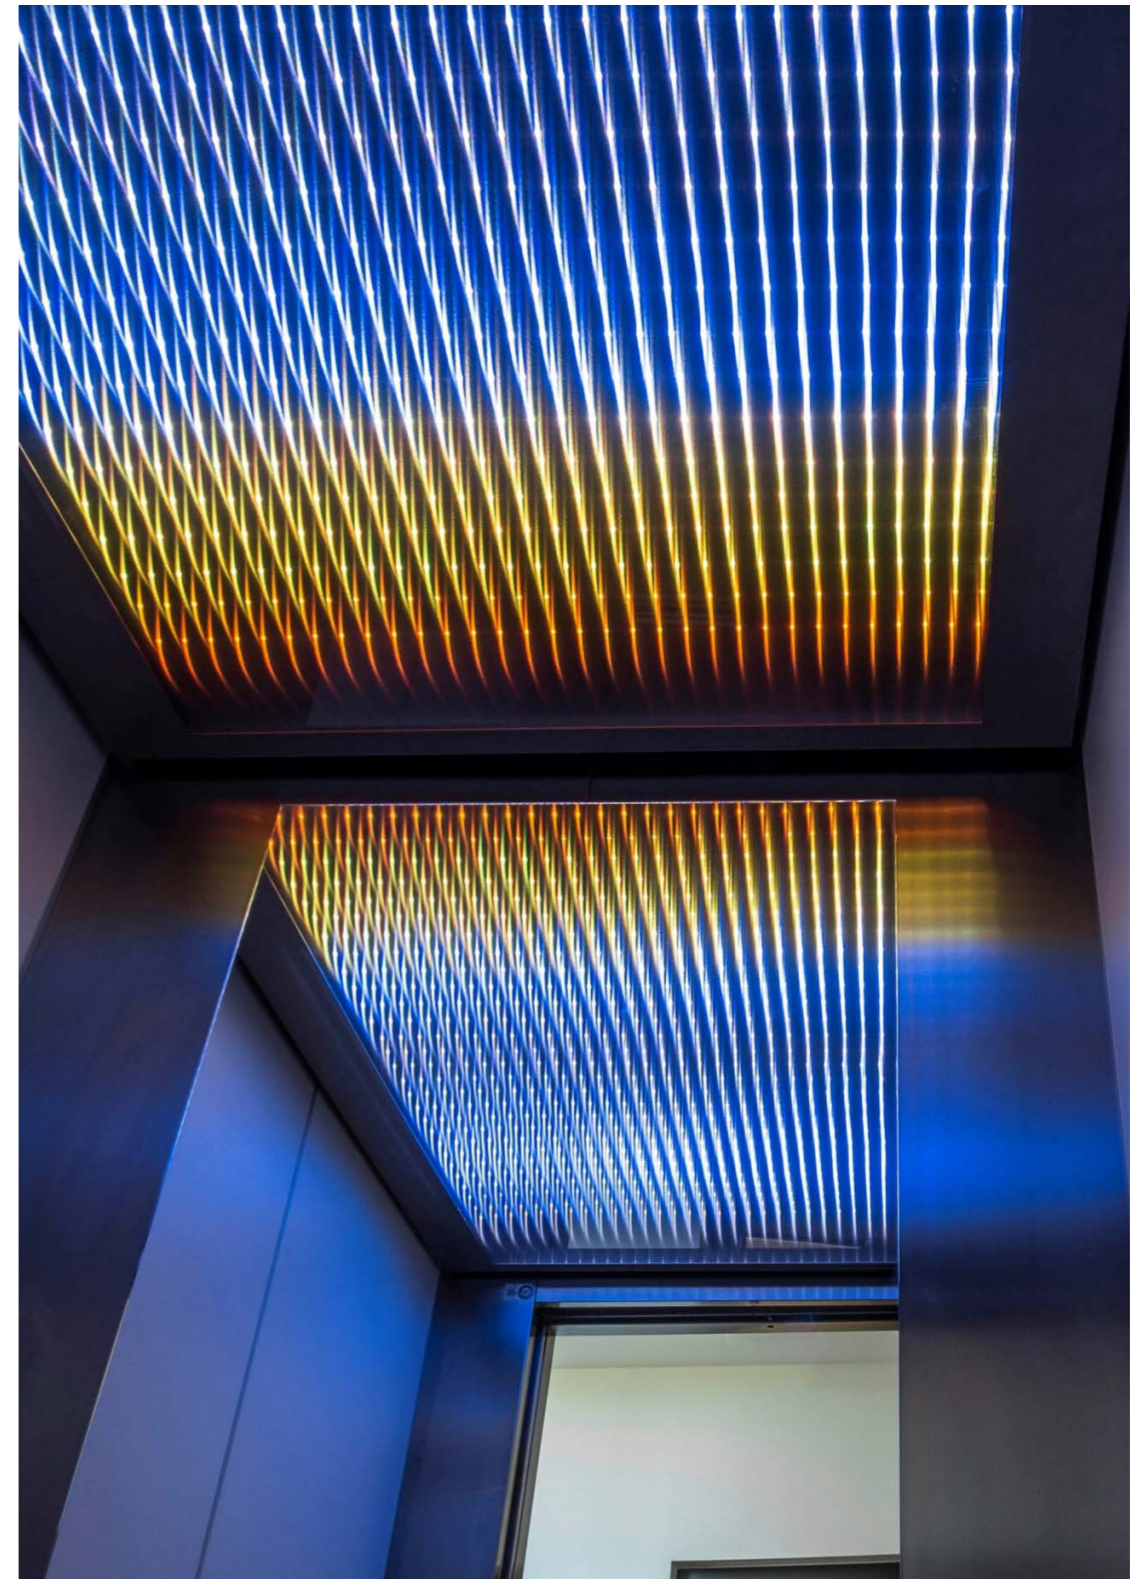

ROLL

ROLL
 ETTLIN LUX®
 Mood | Decolux | Miracle | Smart Glas |
 Smart Panel
 LED flex stripe

LED layout behind ETTLIN LUX®
 construction depth from approx. 5 to 20 cm

CURVE

CURVE
 ETTLIN LUX®
 Mood | Miracle | Smart Glas | Smart Panel
 LED flex stripe