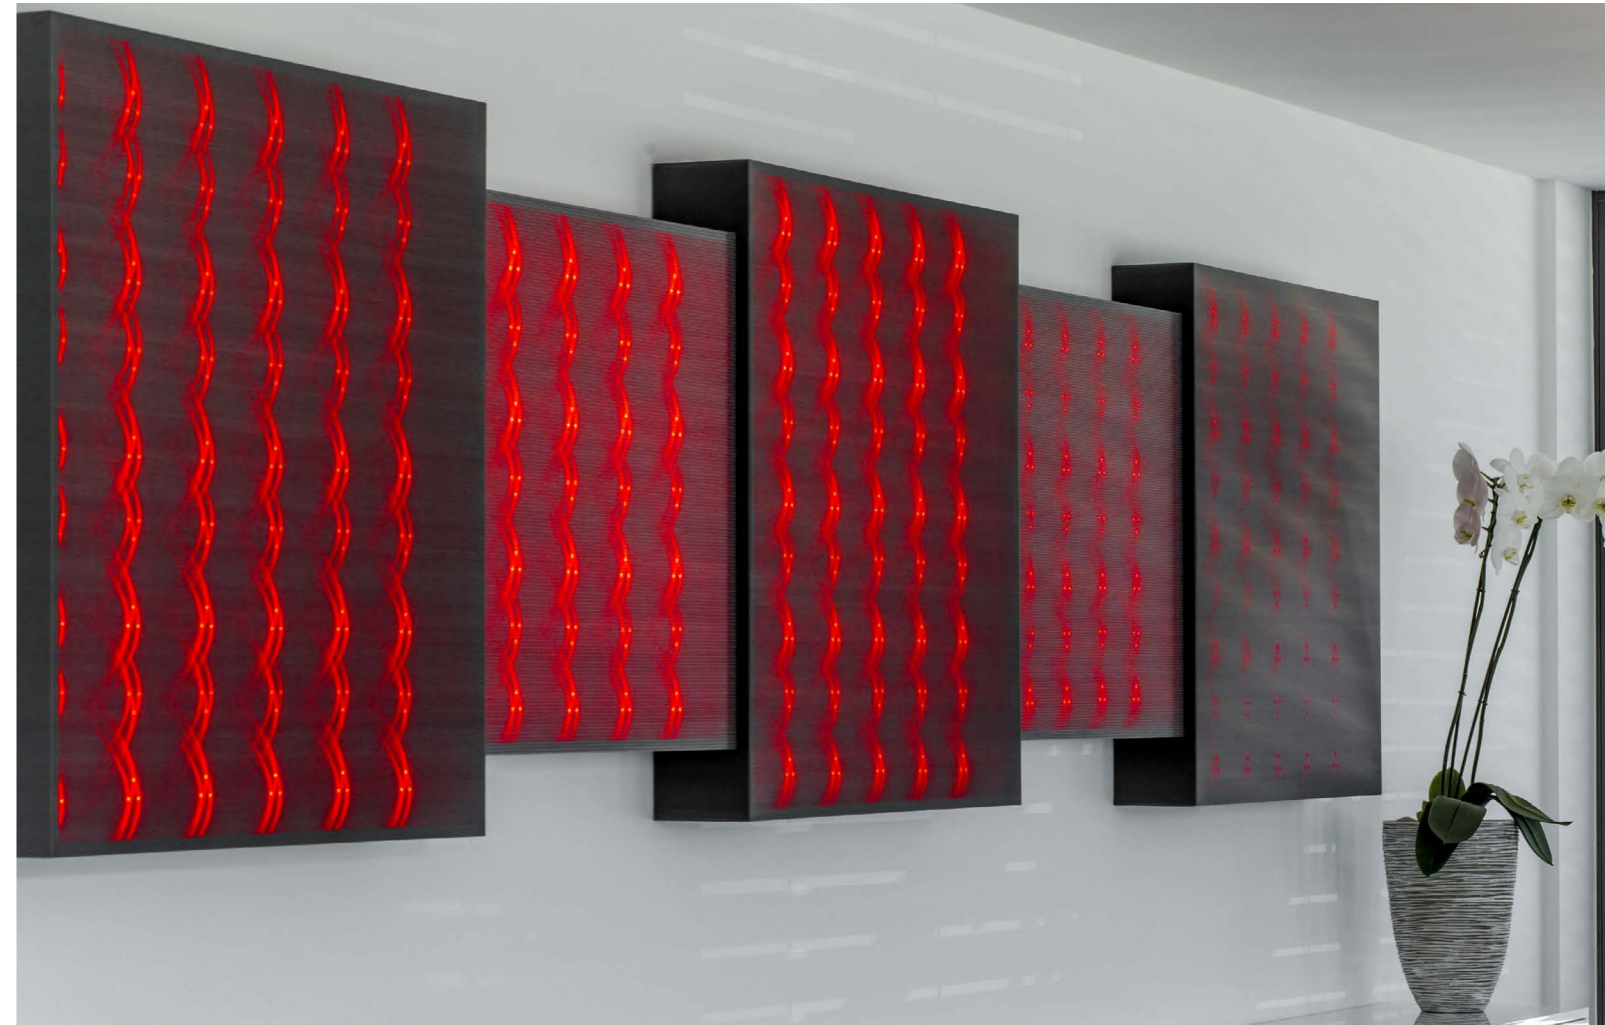

FLOAT - regular

FLOAT - regular
 ETTLIN LUX®
 Mood | Decolux | Miracle | Smart Glas |
 Smart Panel
 LED 3in1 module

LED layout behind ETTLIN LUX®
 construction depth from approx. 5 to 20 cm

FLOAT - mixed

ROLL

ROLL
 ETTLIN LUX®
 Mood | Decolux | Miracle | Smart Glas |
 Smart Panel
 LED flex stripe

LED layout behind ETTLIN LUX®
 construction depth from approx. 5 to 20 cm

CURVE

CURVE
 ETTLIN LUX®
 Mood | Miracle | Smart Glas | Smart Panel
 LED flex stripe