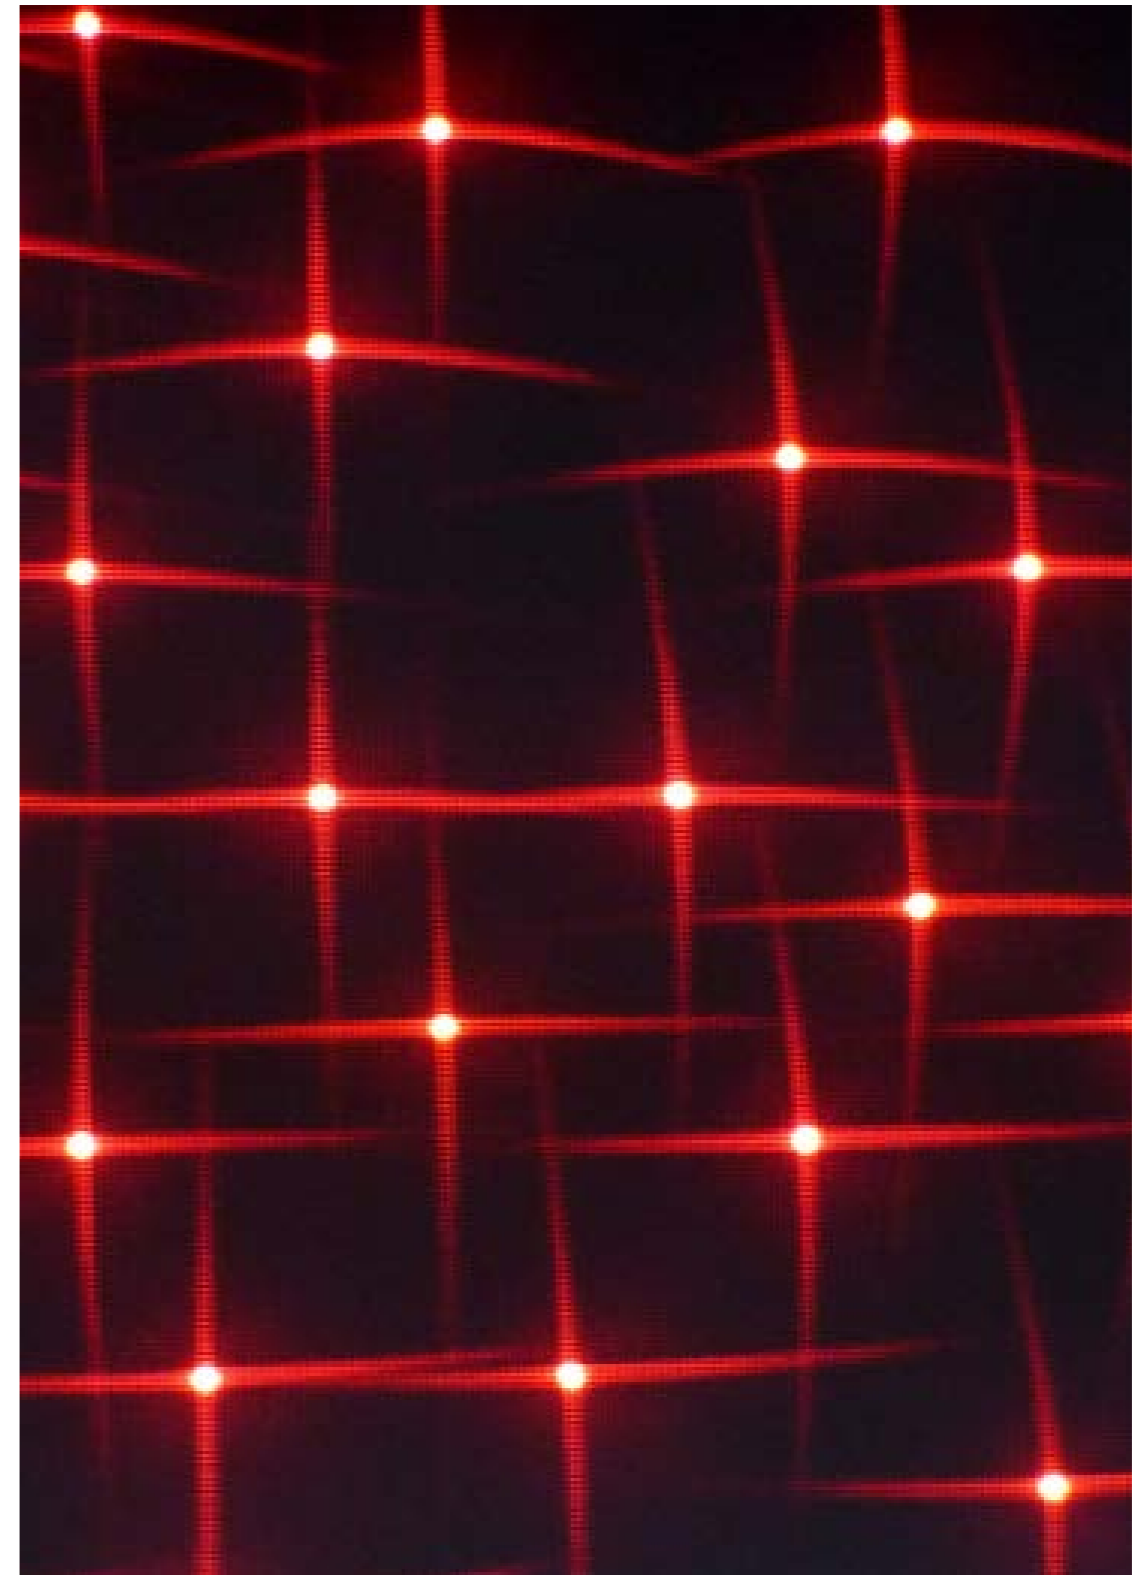

STAR

STAR
ETTLIN LUX® - two-layers
Mood 1368 | Smart Glas 4368 | Smart Panel
4368
LED single