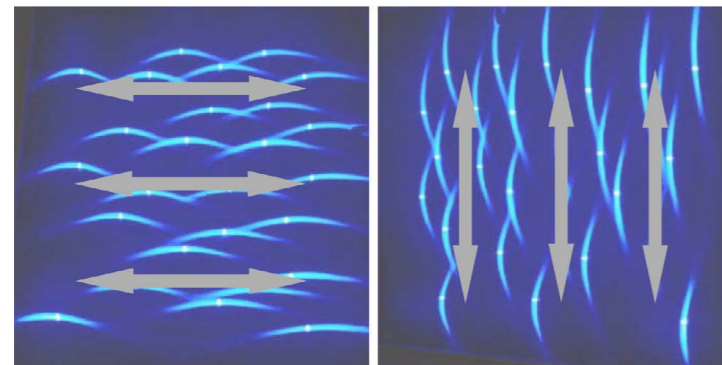

1. LAYER - ETTLIN LUX®
effect direction horizontal

2. LAYER - ETTLIN LUX®
effect direction vertical