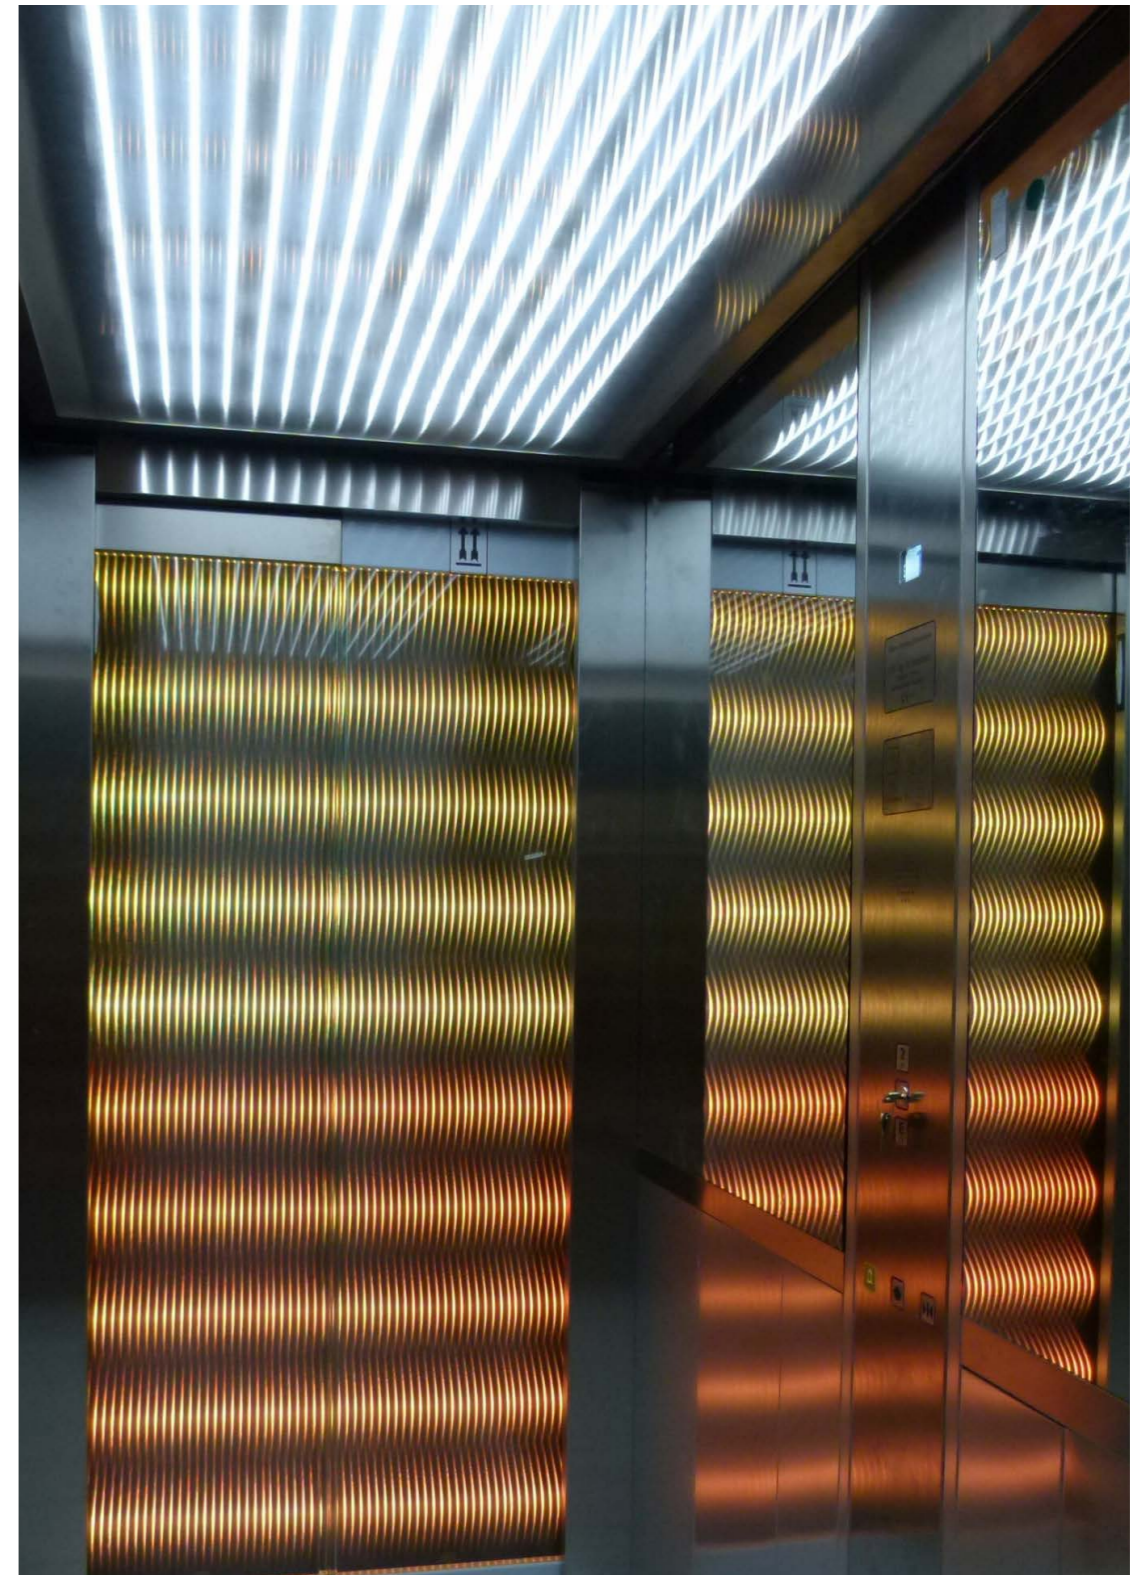

FLOAT - regular

FLOAT - regular
 ETTLIN LUX®
 Mood | Decolux | Miracle | Smart Glas |
 Smart Panel
 LED 3in1 module

LED layout behind ETTLIN LUX®
 construction depth from approx. 5 to 20 cm

FLOAT - mixed

1. LAYER - ETTLIN LUX®
effect direction horizontal

2. LAYER - ETTLIN LUX®
effect direction vertical

MATRIX

MATRIX
ETTLIN LUX®
 Mood | Decolux | Miracle | Smart Glas |
 Smart Panel
 LED tile

LED layout behind ETTLIN LUX®
 construction depth from approx. 5 to 20 cm

ROLL

ROLL
 ETTLIN LUX®
 Mood | Decolux | Miracle | Smart Glas |
 Smart Panel
 LED flex stripe

LED layout behind ETTLIN LUX®
 construction depth from approx. 5 to 20 cm

CURVE

CURVE
 ETTLIN LUX®
 Mood | Miracle | Smart Glas | Smart Panel
 LED flex stripe

LED layout behind ETTLIN LUX®
 construction depth from approx. 10 to 20 cm

CROSS

CROSS
 ETTLIN LUX®
 Mood | Decolux | Miracle | Smart Glas | Smart
 Panel
 LED flex stripe

LED layout behind ETTLIN LUX®
 construction depth from approx. 5 to 20 cm